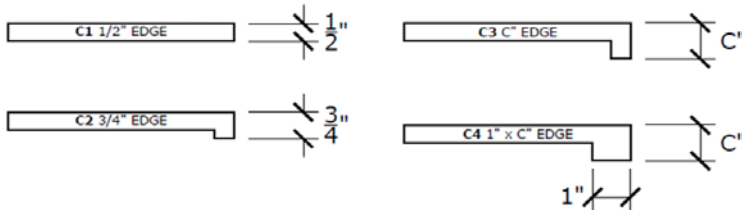

MAKE IT YOUR OWN

COLOR

Choose ANY of 100+ Solid Surface colors

CONFIGURATION

Four edge profile options, including three with drop edges. Optional frame cutouts available.

SOLID SURFACE BENEFITS

Nonporous & Hygienic

Durable & Long-lasting

Carefree Maintenance

Stain & Mildew Resistant

SILL EDGE PROFILE

Choose from four configurations

OPTIONAL FRAME CUTOUTS

Questions?

✉ psorder@parksite.com
☎ (800) 237-0229 ext: 1