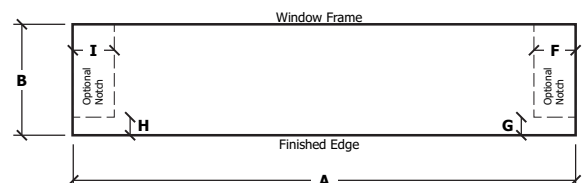

Durable & Long-lasting

Carefree Maintenance

Stain & Mildew Resistant

SILL EDGE PROFILE

Choose from four configurations

OPTIONAL FRAME CUTOUTS

Questions?

✉ psorder@parksite.com
☎ (800) 237-0229 ext: 1