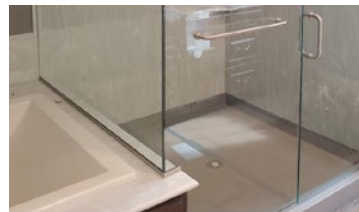

SHOWER WALLS & PANS

FEATURES

- ✓ Made with 100% durable and hygienic Corian® Solid Surface
- ✓ Easy to clean & maintain, and is renewable
- ✓ Never needs sealing
- ✓ No grout
- ✓ Compatible with most pans and tubs
- ✓ Pre-cut panels for easy installation
- ✓ Over 100 color options
- ✓ Custom sizes and standard layouts

APPLICATIONS

- ✓ Education
- ✓ Entertainment
- ✓ Hospitality
- ✓ Medical & Rehabilitation
- ✓ Residential

TUB SURROUNDS ALSO AVAILABLE

SOLID SURFACE BENEFITS

Nonporous
& Hygienic

Durable &
Long-lasting

Carefree
Maintenance