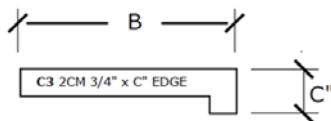

CONFIGURATION

Two edge profile options available with 2cm material.
Optional frame cutouts available.

SILL EDGE PROFILE

Choose from two configurations

OPTIONAL FRAME CUTOUTS

Questions?

✉ psorder@parksite.com
☎ (800) 237-0229 ext: 1