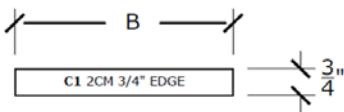

CONFIGURATION

Two edge profile options available with 2cm material.
Optional frame cutouts available.

SILL EDGE PROFILE

Choose from two configurations

OPTIONAL FRAME CUTOUTS

Questions?

✉ psorder@parksite.com
☎ (800) 237-0229 ext: 1