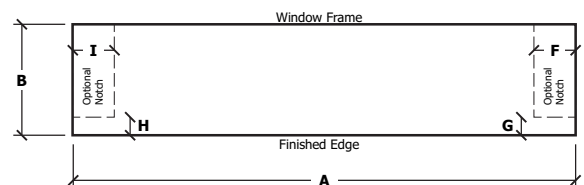

CONFIGURATION

Two edge profile options available with 2cm material.
Optional frame cutouts available.

SILL EDGE PROFILE

Choose from two configurations

OPTIONAL FRAME CUTOUTS

Questions?

✉ psorder@parksite.com
☎ (800) 237-0229 ext: 1